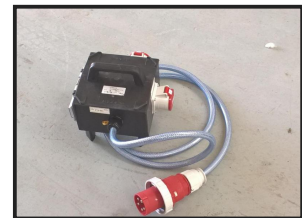

P73 HIRE DISTRO BOX 3 PHASE 63AMP - 2 x 32AMP 415V

Weekly Hire: £90.00

63AMP - 32AMP DISTRO BOXES WITH BOTH RCB & MCB SAFETY FEATURES...Plug this into a 63amp socket from mains or generator and gives you two 32amp 5 pin 3 phase 415v outlets to run a choice of appliances such as grinder and site transformer to give you a mixed power supply. protected by a mcb trip for extra safety to the operator and machines.

Product Details	
Category/Type	MAINS POWER
Make	P73 HIRE DISTRO BOX 3 PHASE
Model	63AMP - 2 x 32AMP 415V
Power	415V 63AMP SUPPLY
Weight	-

Units 1 to 4, Park Road Ind Est, Risca, NP11 6PU

Tel: 01633 619129