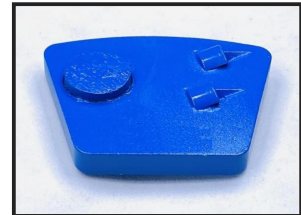

DIAMOND GRINDING SHOE FAST FIX FOR OUR RANGE OF GRINDERS

Weekly Hire: £POA

New fast fix diamond shoe system for use with our range of FLOOR GRINDERS, fast fix plate allows the choice of diamond shoes or pcd shoes to be fitted and changed over by just a quick knock with a hammer. Depending on the machine they can be easily fitted and changed, so a set of 3 on a single head grinder is more aggressive than a set of six but a set of six leaves a better finish. our triple head grinders use set of 9 shoes and subject to a MOHS test range of grades are available to suit hard or soft surfaces

Product Details	
Category/Type	DIAMOND PLATES & CUPS
Make	DIAMOND GRINDING SHOE
Model	FAST FIX FOR OUR RANGE OF GRINDER
Power	-
Weight	-