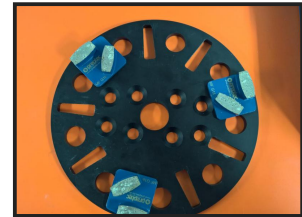

# DIAMOND GRINDING PLATE FAST FIX SYSTEM FITS DFG MACHINE

**Weekly Hire: £35.00**

New fast fix diamond shoe system for use with our range of dfg grinders, fast fix plate allows the choice of diamond shoes or pcd shoes to be fitted and changed over by just a quick knock with hammer...prices range from the options of :&nbsp;...3 shoes per plate = more aggressive but faster&nbsp;or&nbsp;6 shoes per plate = less aggressive slower but better finish.&nbsp;hire charge for the backing plate £35.00 per week six slots&nbsp;PCD shoes can be used to remove adhesive or thick paint and heavy deposit build ups...

### Product Details

Product Details	
<b>Category/Type</b>	<b>DIAMOND PLATES &amp; CUPS</b>
<b>Make</b>	<b>DIAMOND GRINDING PLATE</b>
<b>Model</b>	<b>FAST FIX SYSTEM FITS DFG MACHINE</b>
<b>Power</b>	-
<b>Weight</b>	-