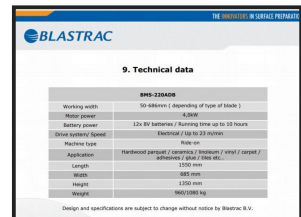

A55 HIRE RIDE ON TILE REMOVER BMS220ADB

Weekly Hire: £960.00

This all-day battery ride-on tile remover can be used for up to 8 hours per day on a fully charged battery and with its onboard battery charger can be quickly recharged via 240v socket...Large non-mark tires make it easy to ride over the surface during use, ...It can easily fit through most doors as less than 700mm wide and only just over 1080kgs in weight. ...Weights are removed for use in lifts taking the weight down to 960kgs, ... simply just undo the lock nut with the adjustable supplied and lift the...

Product Details	
Category/Type	TILE STRIPPERS
Make	A55 HIRE RIDE ON TILE REMOVER
Model	BMS220ADB
Power	36V BATTERY
Weight	1080KGS/960KGS W/OUT WEIGHTS