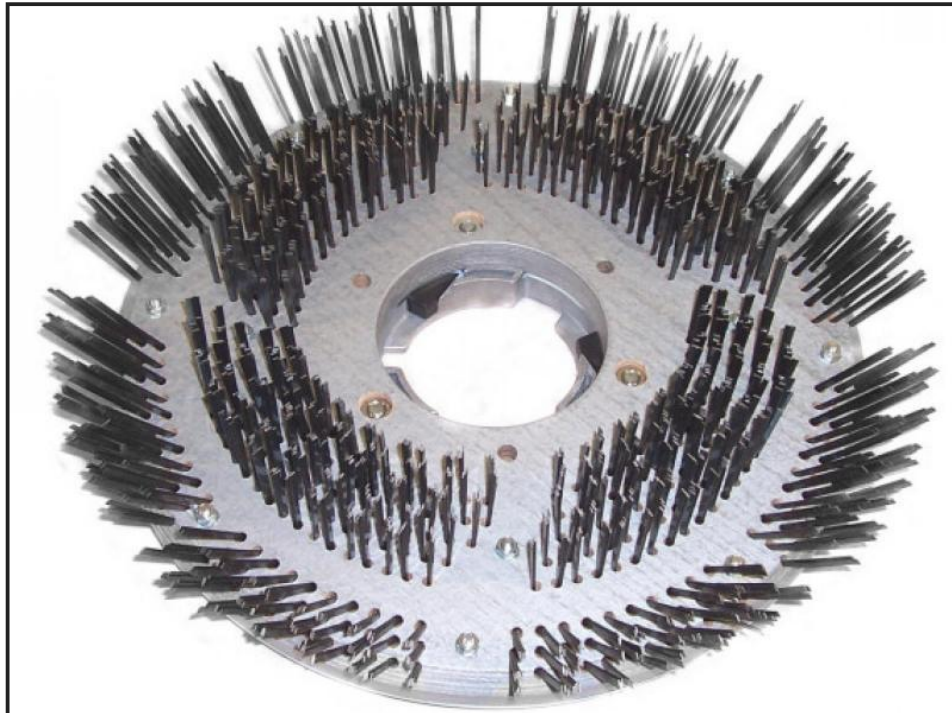

# HIRE ATTACHMENT FOR STR STEEL STRIPPING BRUSH DS9

**Weekly Hire: £100.00**

HEAVY DUTY SPRING STEEL STRIPPING BRUSH FITS STR..removal of carpet backing, heavy oil, and dirt build-up from concrete surfaces but can also be used on metal decking.&nbsp;

Product Details	
<i>Category/Type</i>	<b>STR FLOOR MACHINE</b>
<i>Make</i>	<b>HIRE ATTACHMENT FOR STR</b>
<i>Model</i>	<b>STEEL STRIPPING BRUSH DS9</b>
<i>Power</i>	<b>N/A</b>
<i>Weight</i>	<b>10KG</b>