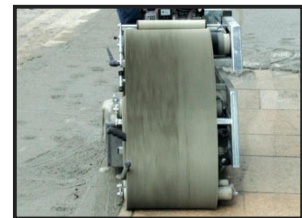

G68 HIRE POWER GROUT SPONGE PETROL SWM680P

Weekly Hire: £550.00

MIN WEEKS HIRE ..The Schwammfix 680P is a powered continuous loop sponge cleaner, The PETROL POWER GROUT SPONGE are machines for mechanically doing the time consuming job of removing cementitious and epoxy grout from the surface of newly laid tiles. The sponge action gives uniform and strong joints and a film free surface.Applications..cleaning grout from floor tile surfaces..machine finishing gives uniform joint finish..continuous sponge action leaves film free tiles..upright working means more productive work..saves...

Product Details	
Category/Type	POWER GROUT SPONGE
Make	G68 HIRE POWER GROUT SPONGE PETROL
Model	SWM680P
Power	PETROL
Weight	49KG