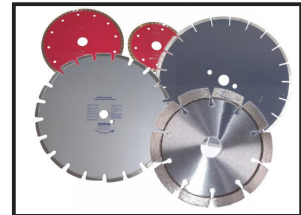

D44 HIRE 230MM FLOOR SAW ELECTRIC CUTS 55 MM - 2.16"

Weekly Hire: £185.00

The CS 230 can be fitted with either one or two diamond blades that can be spaced up to 40mm apart using spacers provided. The blade guard is articulated and fully floating, ensuring that the cutting operation is dust-free even when raising/lowering in and out of the cut. Requires a 32a 110v supply. Maximum cutting depth 55mm. with 230mm blade fitted high-performance diamond blades for sale Dry cut use only, cannot be used with water. ask about our kit prices :floor saw, dust control c/w hose and floor tool,...

Product Details	
Category/Type	FLOOR SAWS ELECTRIC
Make	D44 HIRE 230MM FLOOR SAW ELECTRIC
Model	CUTS 55 MM - 2.16"
Power	110V 32AMP
Weight	62KG