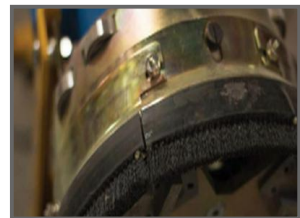

D38 HIRE FLOOR GRINDER SINGLE HEAD 110V DFG280

Week Hire: £260.00

SINGLE HEAD 250MM FLOOR GRINDER WITH FLOATING HEAD FOLDING HANDLES, ROLLER BEARING FOR WALL WALKING ON EDGE WORK , UNIQUE EDGE GUARD EXPOSURE FOR CLOSE TO EDGE WORK FOR BOTH SIDES, DUST CONTROL PORT FITTED.

Can do up to 100m2 per day on general grinding of concrete up to 2mm. wear charge per mm on diamond plate for general grinding £80.00 per mm also can be used with pcd combi plate for light adhesive removal £60.00 per mm. Dust control available as extra item please visit

Product Details

Category/Type	FLOOR GRINDERS
Make	D38 HIRE FLOOR GRINDER
Model	SINGLE HEAD 110V DFG280
Power	110V 32AMP LARGE PLUG
Weight	44KG

Units 1 to 4, Park Road Ind Est, Park Road, Risca, NP11 6PU