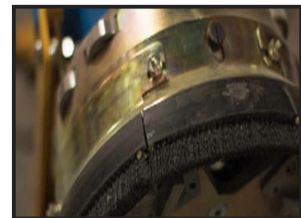

D38 HIRE FLOOR GRINDER SINGLE HEAD 110V DFG280

Weekly Hire: £285.00

SINGLE HEAD 250MM FLOOR GRINDER WITH FLOATING HEAD FOLDING HANDLES, ROLLER BEARING FOR WALL WALKING ON EDGE WORK , UNIQUE EDGE GUARD EXPOSURE FOR CLOSE-TO-EDGE WORK FOR BOTH SIDES, DUST CONTROL PORT FITTED...Can do up to 100m2 per day on general grinding of concrete up to 2mm.ask about our special combi hire rates for :grinder/dust control/2 x 5kva transformers/ 2 x 110v 32amp leads/ 1mm wear chargeDAYS HIRE £399.00WEEKEND HIRE £499.00WEEKS HIRE £599.00

Product Details	
Category/Type	FLOOR GRINDERS
Make	D38 HIRE FLOOR GRINDER
Model	SINGLE HEAD 110V DFG280
Power	110V 32AMP LARGE PLUG
Weight	44KG

Units 1 to 4, Park Road Ind Est, Risca, NP11 6PU

Tel: 01633 619129