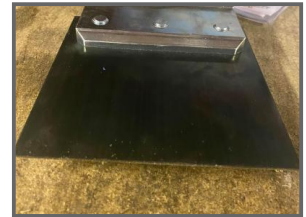

A38 HIRE MAKINEX SMASHER HEAD HEAD MAKINEX SMASHER HEAD

Week Hire: £50.00

Malkinex smasher head fits both the Bosch breaker and Milwaukee breaker great for heavy duty ceramic tile removal and screed removal

Product Details	
Category/Type	TILE STRIPPERS
Make	A38 HIRE MAKINEX SMASHER HEAD
Model	MAKINEX SMASHER HEAD
Power	MANUAL
Weight	8KGS